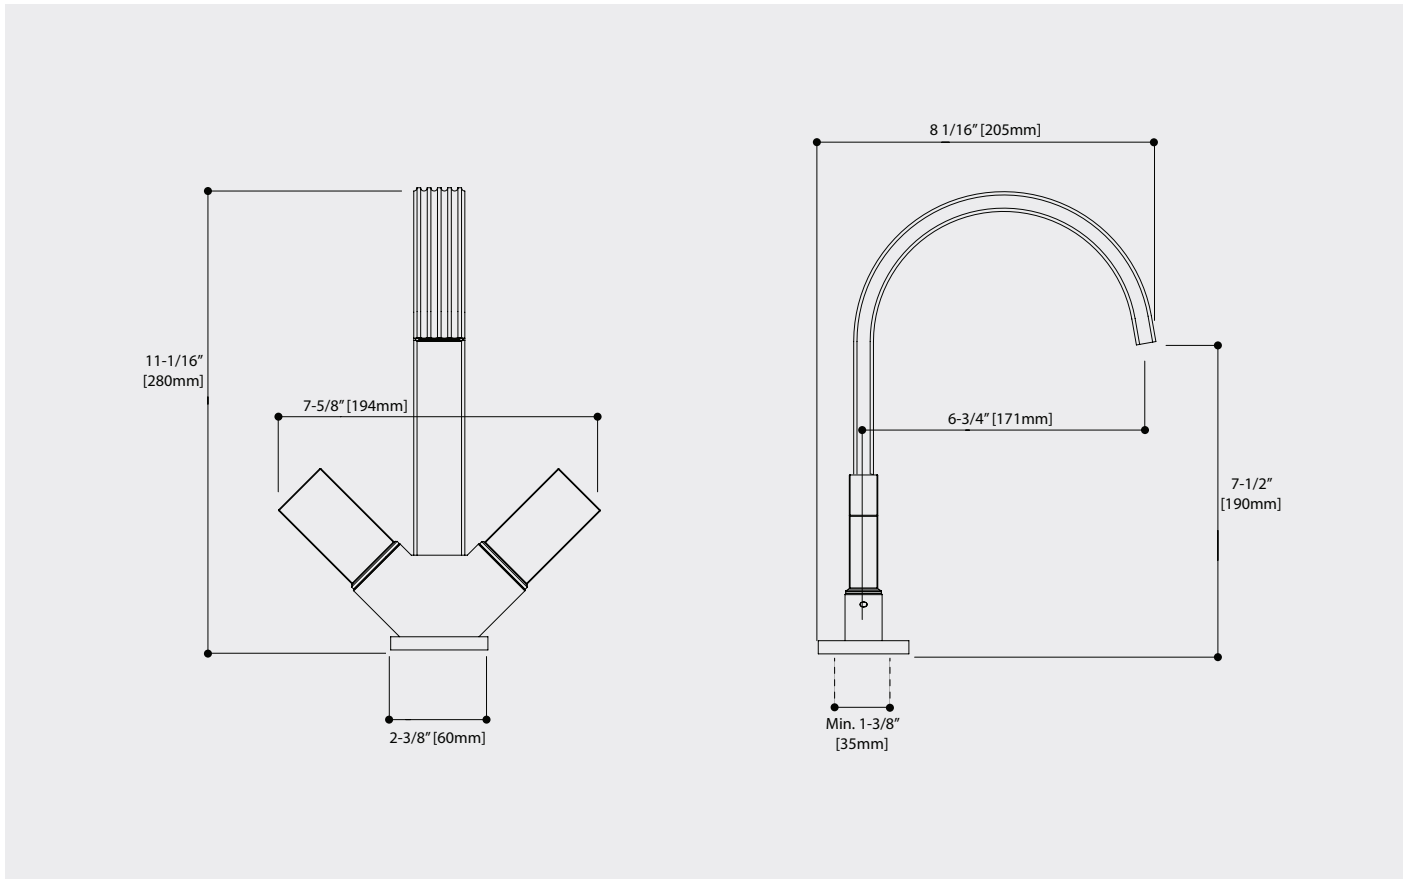

# Tosca 34714XX

AQUABRASS

/ Single hole lavatory faucet

Specification sheet

- Features**
- Solid brass construction
  - Aerated water flow
  - 3/8" connection
  - Drain sold separately

- Specs at large**
- Overall spout projection: 8-1/16"
  - Flow rate: 1.2 gpm
  - CC spout projection: 6-3/4"
  - Total faucet height: 11-1/16"
  - Mounting hole: 1-3/8"
  - Counter depth: Max. 2-3/8"