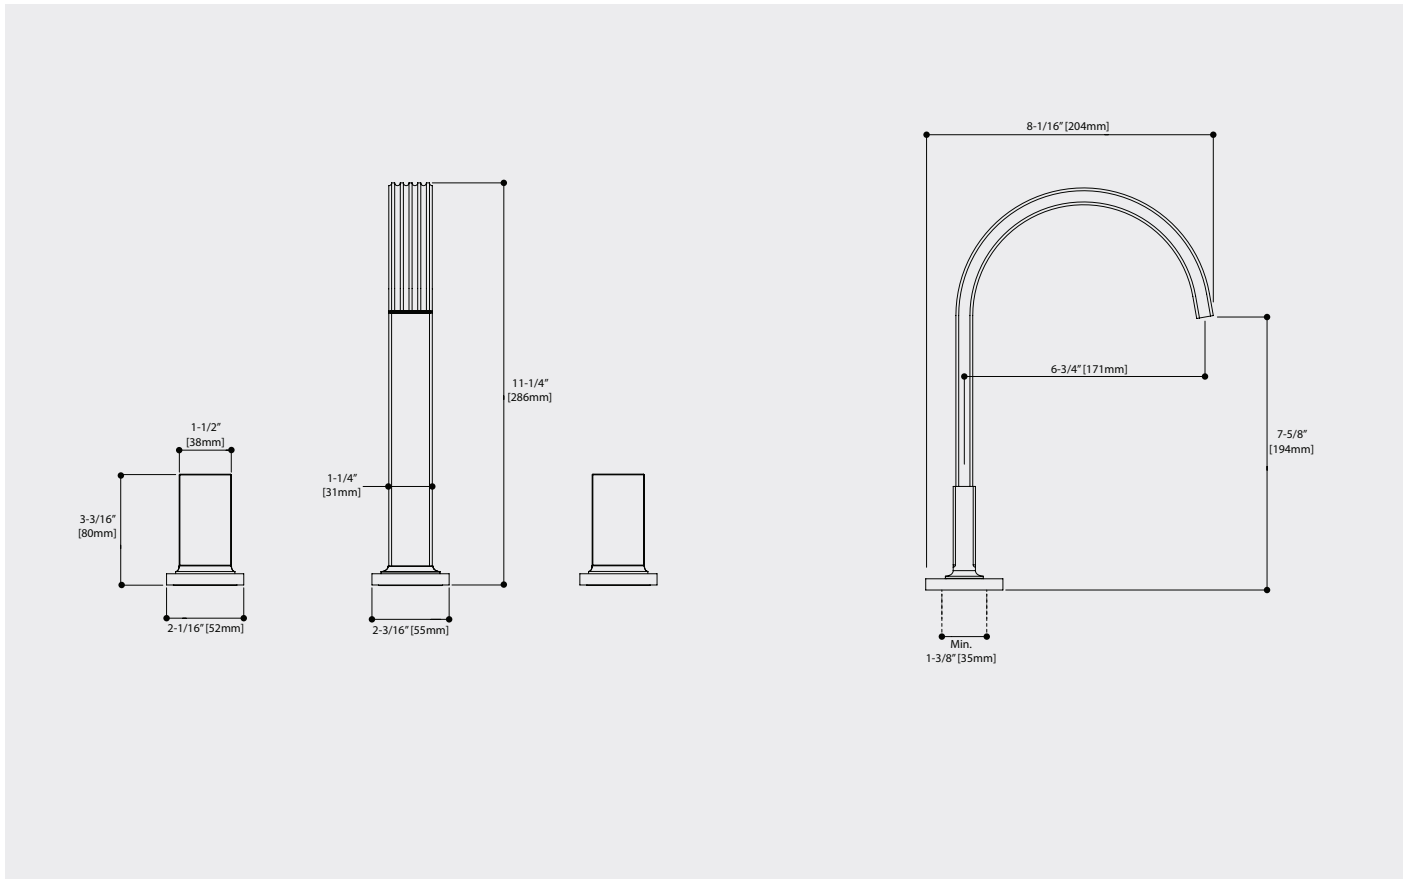

# Tosca 34716XX

AQUABRASS

/ Widespread lavatory faucet

Specification sheet

- Features**
- Solid brass construction
  - Aerated water flow
  - 1/2" connection
  - Drain sold separately

- Specs at large**
- Overall spout projection: 8-1/16"
  - Flow rate: 1.2 gpm
  - CC spout projection: 6-3/4"
  - Total faucet height: 11-1/4"
  - Mounting hole: 1-3/8"
  - Counter depth: Max. 2-3/8"