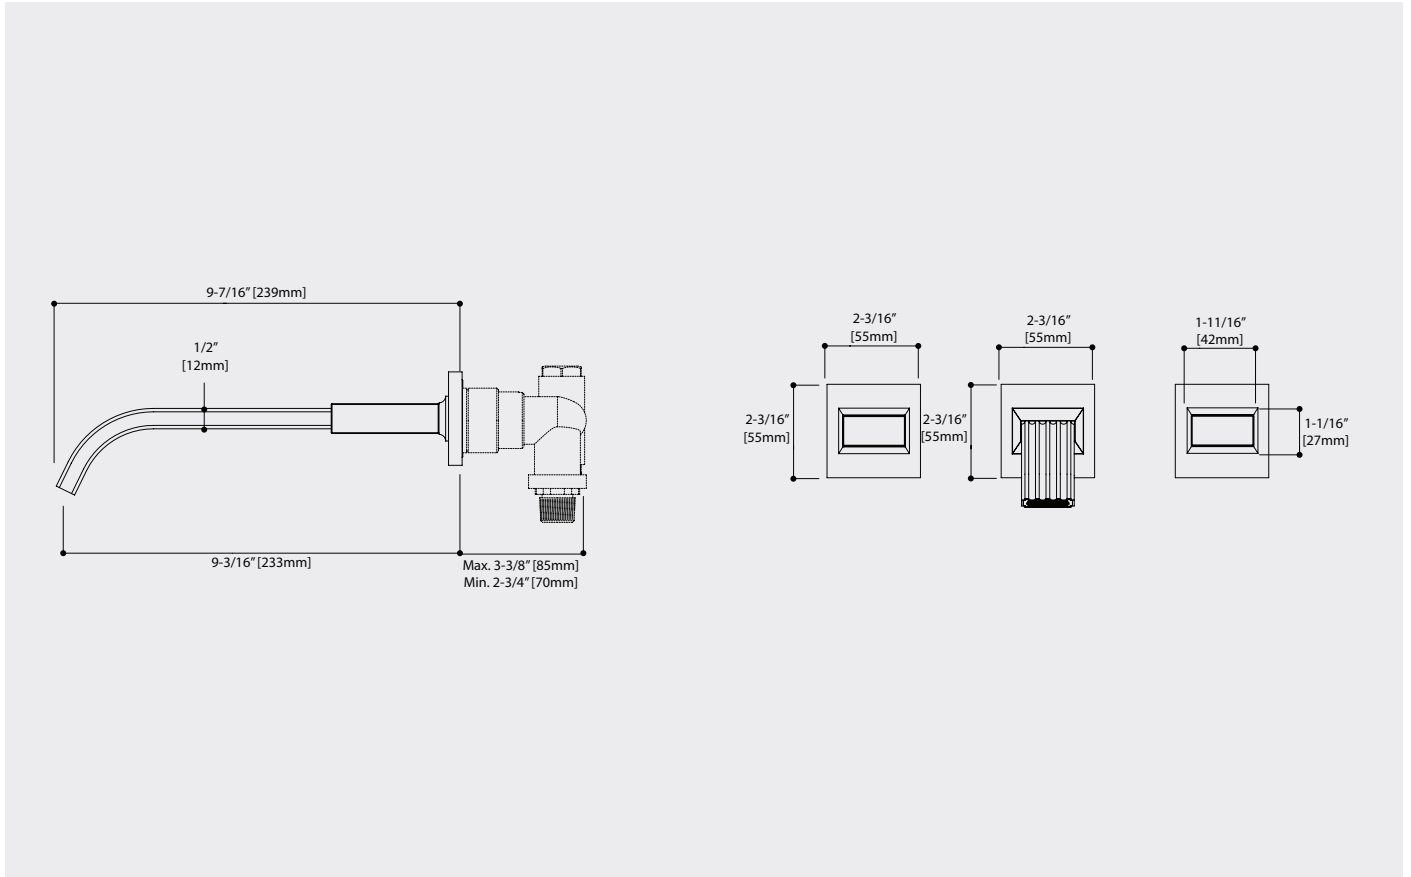

# Tosca 34729XX

AQUABRASS

/ Wallmount 8" c.c. lavatory faucet

Specification sheet

- Features**
- Solid brass construction
  - Aerated water flow
  - **Rough-in not included #35829**
  - Drain sold separately

- Finishes**
-  Polished Chrome (PC)
  -  Black (BK)
  -  Brushed Nickel (BN)
  -  Polished Nickel (PN)
  -  Brushed Black Chrome (BBC)
  -  Brushed Gold (BGD)
  -  Polished Gold (PGD)

- Specs at large**
- Overall spout projection: 9-7/16"
  - Flow rate: 1.2 gpm
  - CC spout projection: 9-3/16"
  - Total faucet height: 2-3/16"